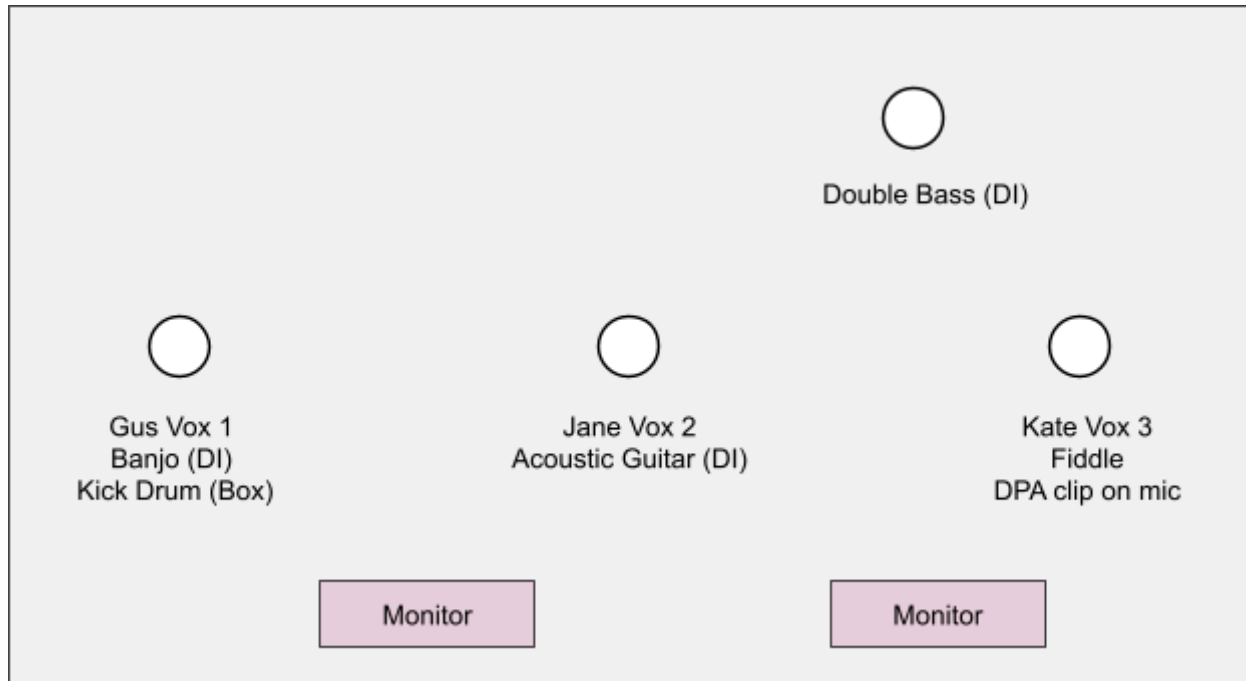

The Chilli Pickers - Tech Specs

Typical Stage Setup - OP to prompt

Lines

	Instrument	Preferred Mic	Notes
1	Double bass	DI	DI Supplied
2	Banjo	DI	DI Supplied
3	Acoustic Guitar	DI	DI Supplied
4	Fiddle	DPA clip on Condenser mic	Supplied + XLR
5	Wooden Box Kick Drum	Audio Technica AT PRO35 condenser	Supplied + XLR
6	Vox 1 (Gus)	Shure 58	
7	Vox 2 (Jane)	Shure B58	Supplied
8	Vox 3 (Kate)	Shure 58	